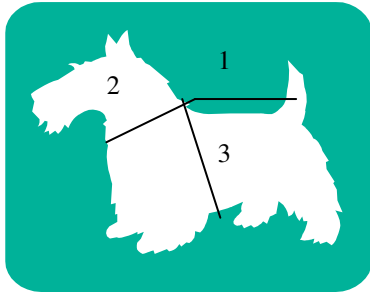

Five sizes for a perfect fit for every dog.

Measuring is Easy

We recommend using a collar around your dog's neck to serve as a reference point when measuring.

1. From the collar to the base of the tail.
2. Around the neck.
3. Around the chest directly behind the front legs.

Canine Swim Safe Size Guidelines/Prices

Size	Price	Length	Collar/Neck	Chest
XS	\$80	13 inches	6-8 inches	10-14 inches
S	\$85	16 inches	8-12 inches	14-18 inches
M	\$90	19 inches	14-18 inches	20-24 inches
L	\$95	22 inches	20-24 inches	26-30 inches
XL	\$100	25 inches	24-28 inches	34-40 inches